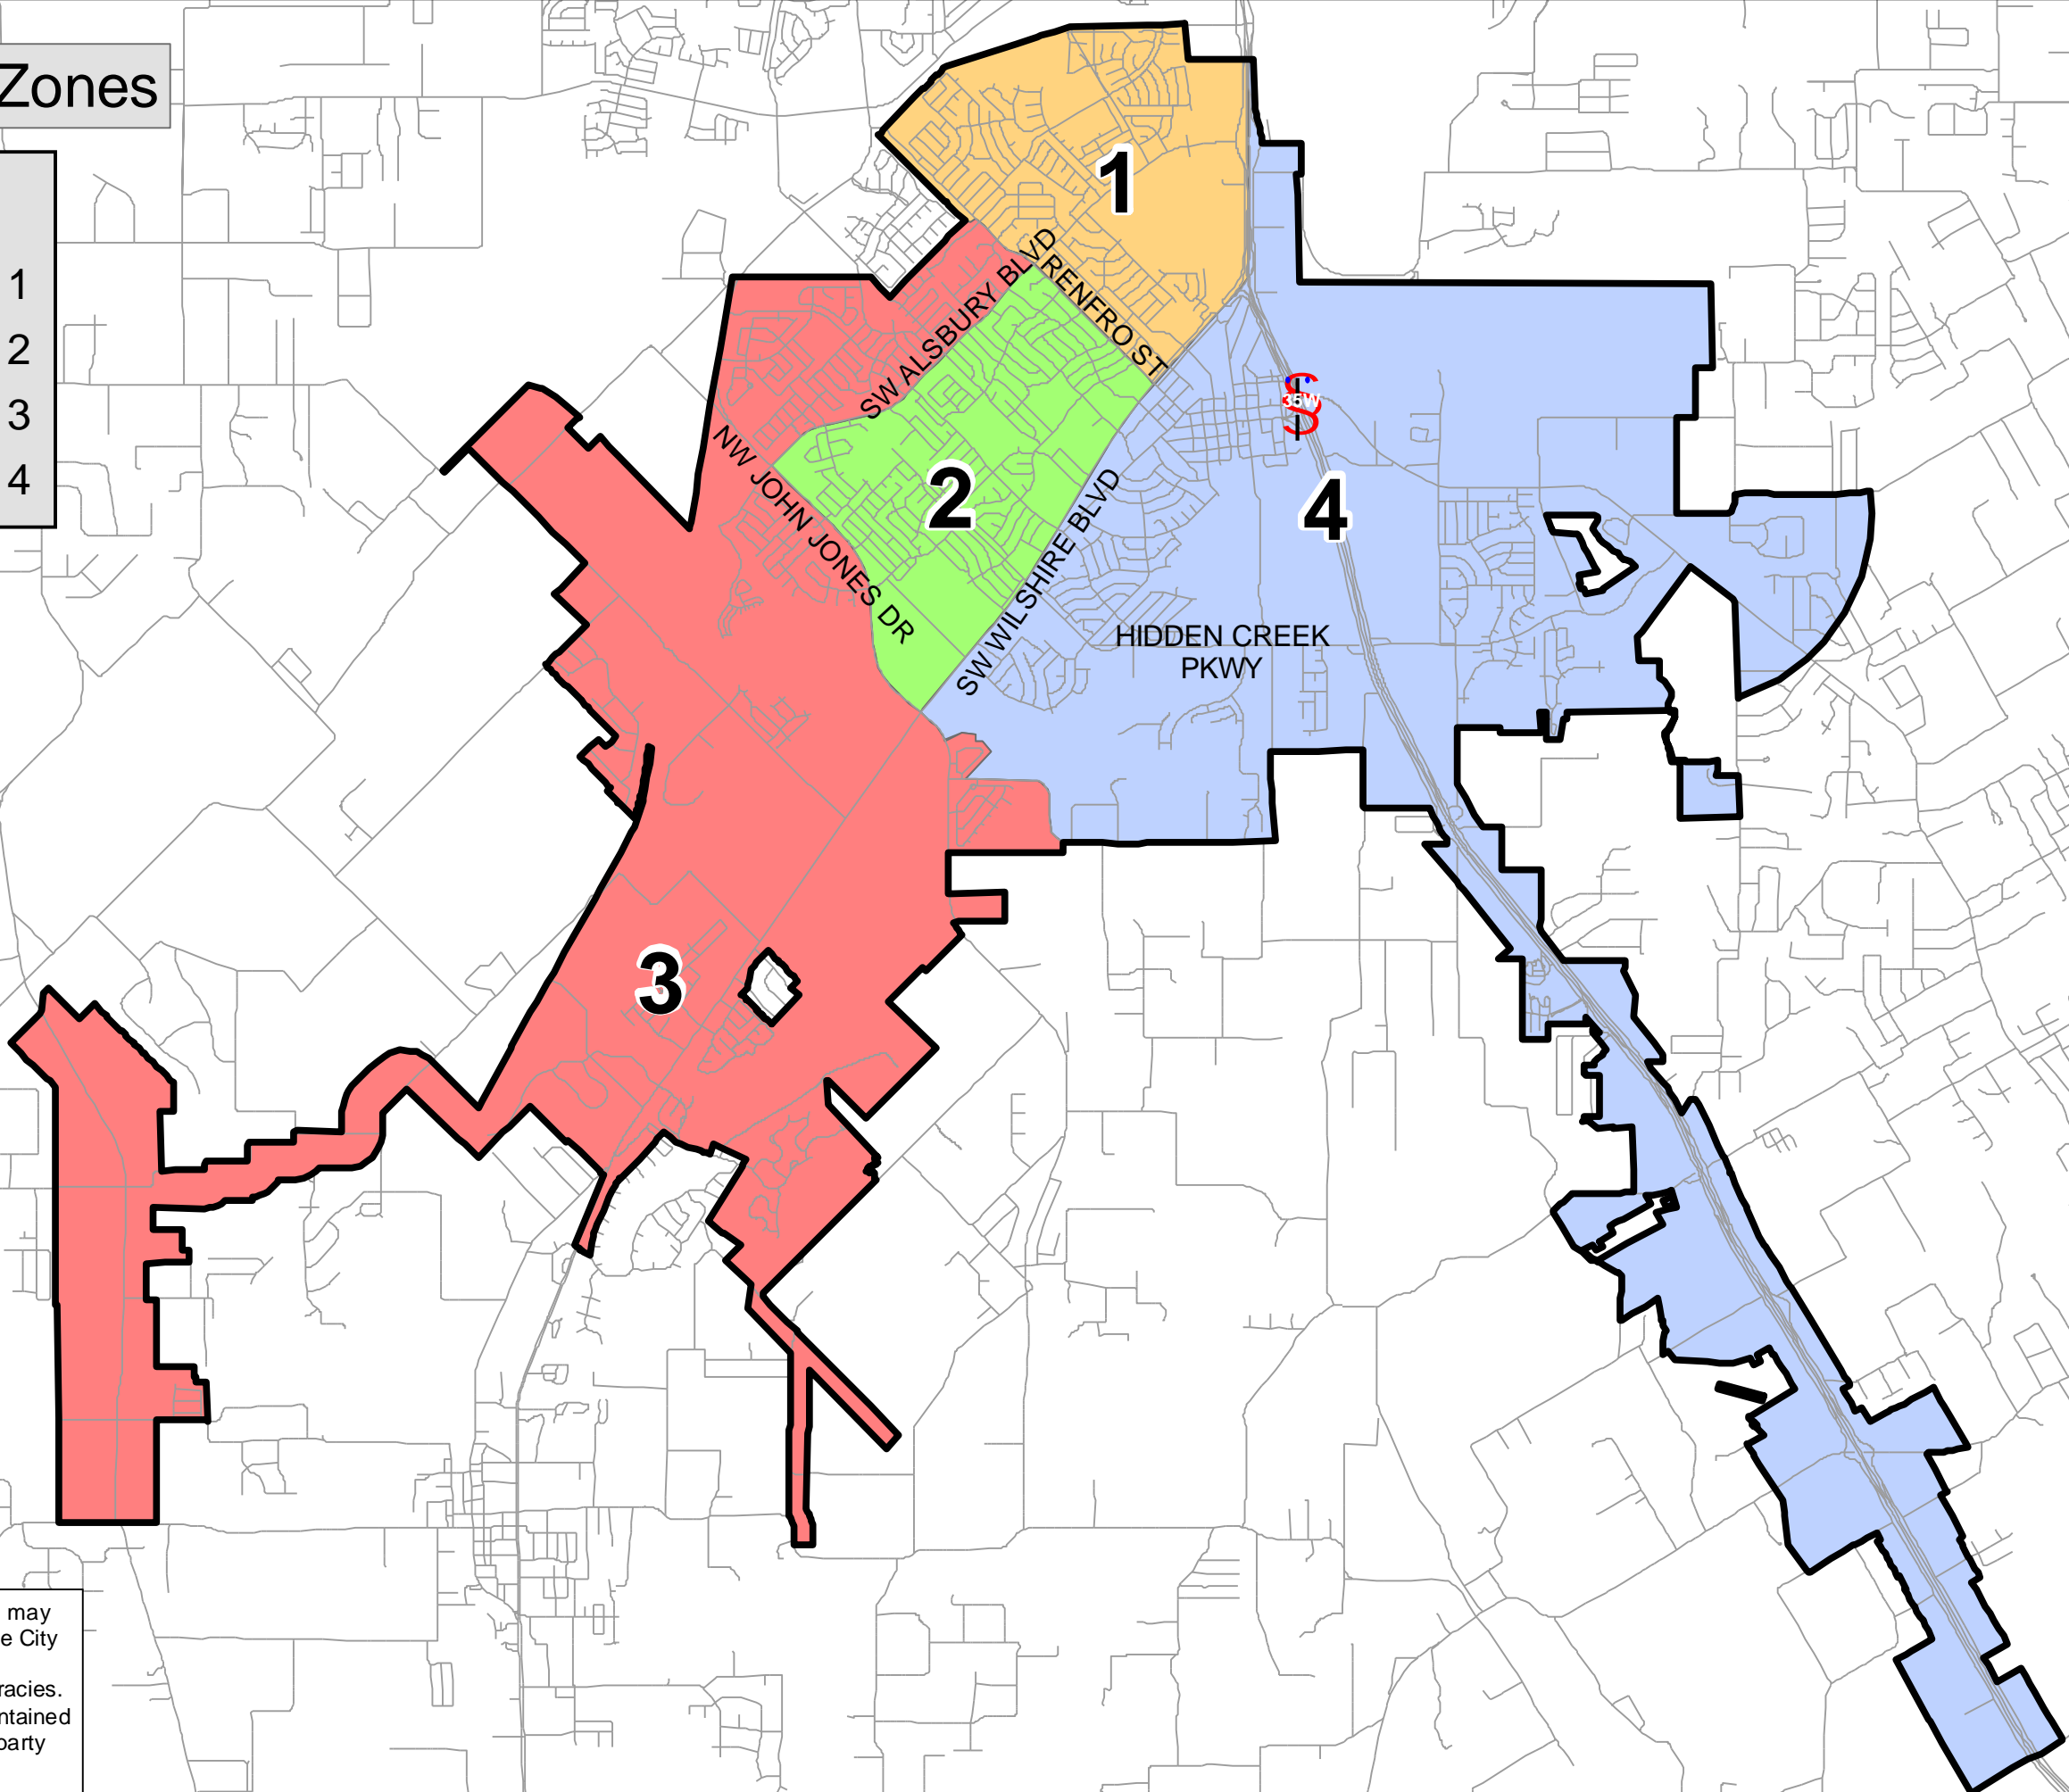

Solid Waste Zones

Legend

- Zone 1
- Zone 2
- Zone 3
- Zone 4

Data provided by the City of Burleson may not represent survey quality data. The City specifically disclaims and accepts no responsibility for any errors or inaccuracies. The use of the data or information contained herein shall be at the sole risk of the party using such data or information.