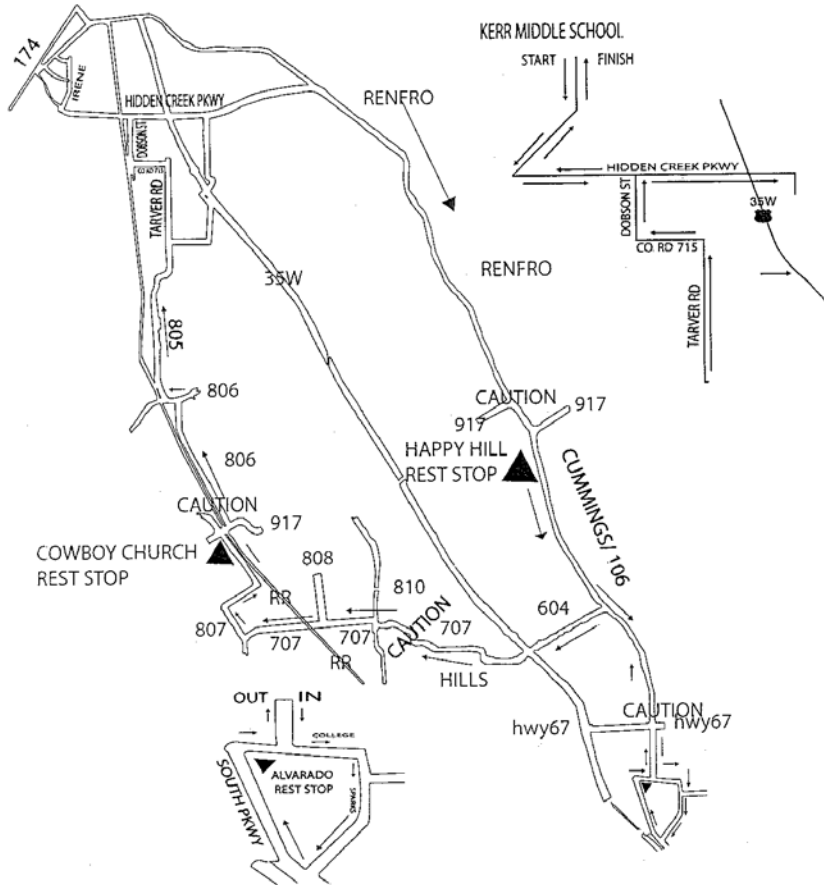

2011 HONEY TOUR 30 MILE BLUE