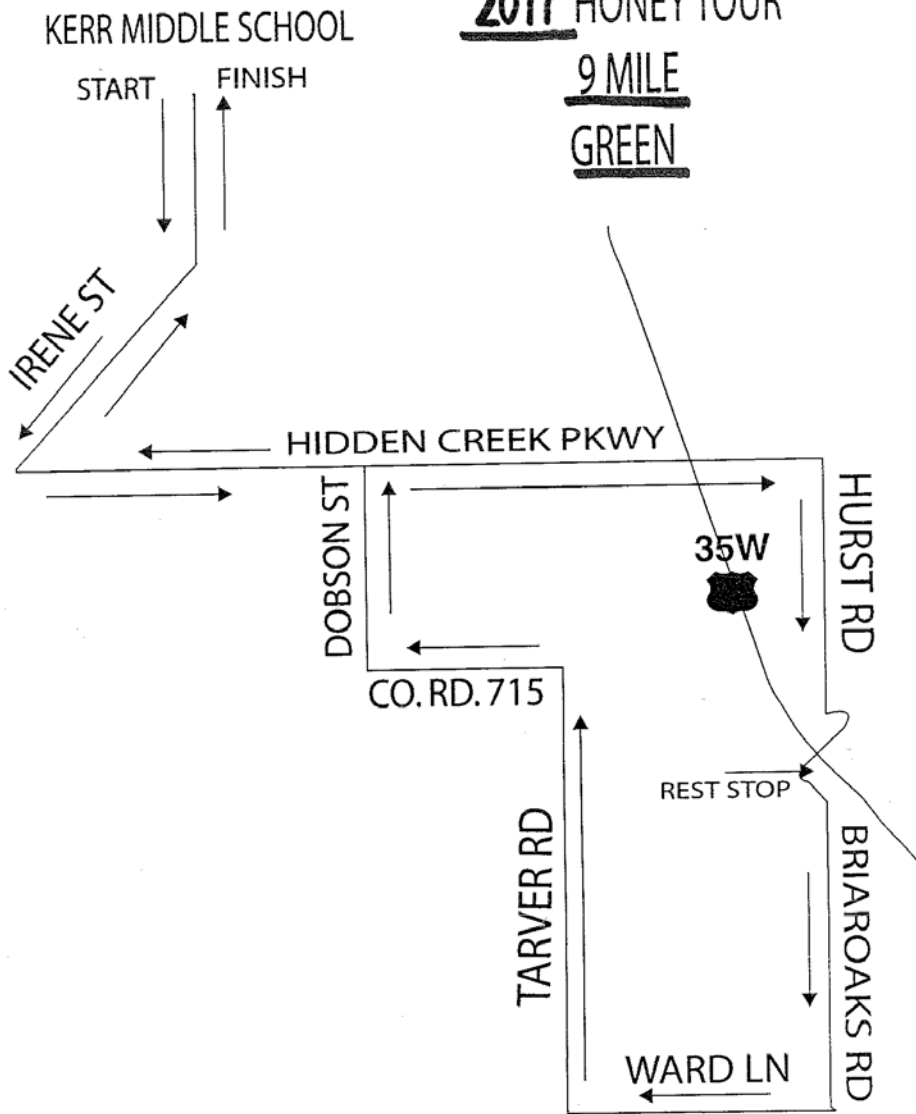

2011 HONEY TOUR

9 MILE
GREEN