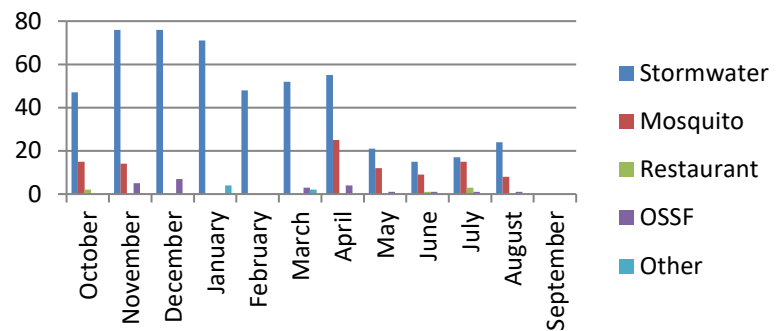

To see the spray area maps click below:

<https://www.burlesontx.com/1202/Ground-Spraying-for-Mosquito->

Traps set 2017-2019

Total mosquitoes/week 2015-2019

BURLESON ENVIRONMENTAL SERVICES MONTHLY REPORT – AUGUST 2019

Inspections

Total - 33

Stormwater – 24

Mosquito – 8

Food – 0

OSSF – 1

Other – 0

Inspections Per Month 2018-2019