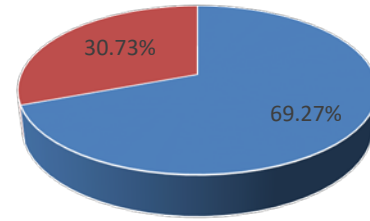

BURLESON ENVIRONMENTAL SERVICES MONTHLY REPORT – AUGUST 2019

Budget

FY Month 11 of 12

Original budget - \$96,220.00

Spent - \$66,651.40

Environmental Services Budget

■ % used ■ % remaining

Mosquito Surveillance and Control