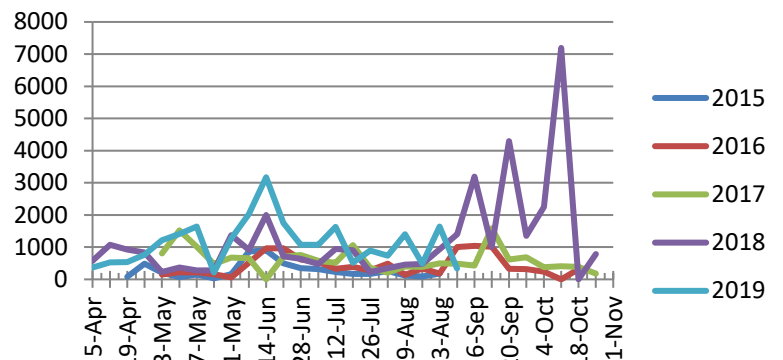

Seasonal trapping began April 1, 2019 and will continue through October.

Traps Set – 85

Mosquitoes trapped – 4603

No adult spray missions conducted in August

See reports for previous data click:

<https://www.burlesontx.com/Archive.aspx?AMID=139>

To see the spray area maps click below:

<https://www.burlesontx.com/1202/Ground-Spraying-for-Mosquito->

Traps set 2017-2019

Total mosquitoes/week 2015-2019

BURLESON ENVIRONMENTAL SERVICES MONTHLY REPORT – AUGUST 2019