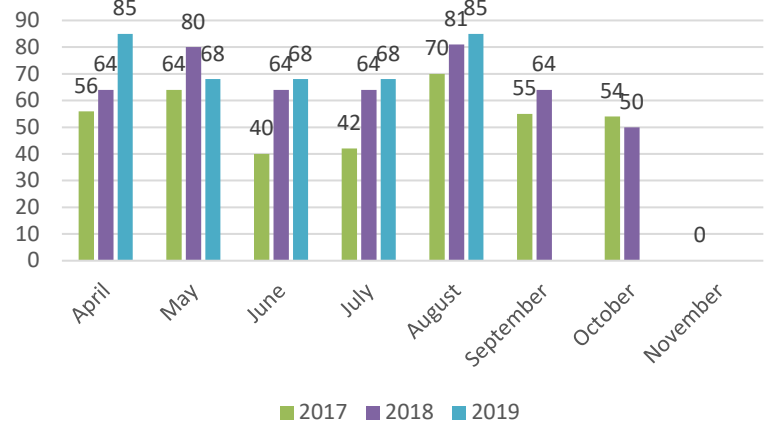

Traps set 2017-2019