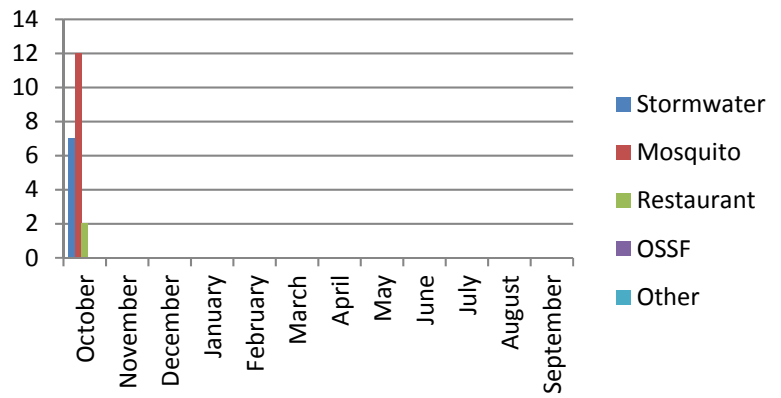

Environmental Services Budget

Traps set 2017-2019

Total mosquitoes/week 2015-2019

Inspections

Total - 21

Stormwater – 7

Mosquito – 12

Food – 2

OSSF – 0

Other – 0

Health Inspections

Inspections conducted – 42

New facility – 0

Complaints – 1

Inspections Per Month 2018-2019

BURLESON ENVIRONMENTAL SERVICES MONTHLY REPORT – OCTOBER 2019