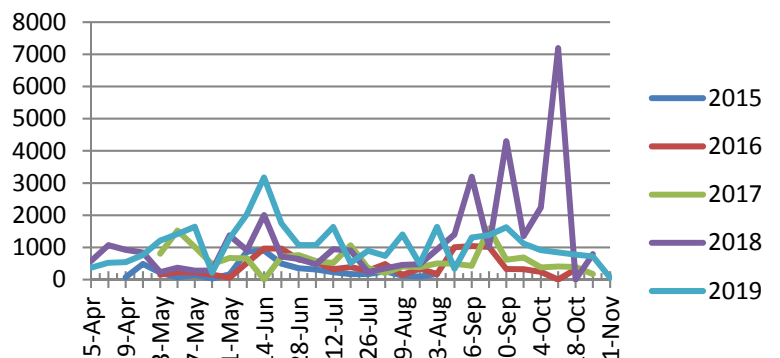

Budget

FY Month 1 of 12

Original budget - \$96,220.00

Spent - \$7,351.44

Mosquito Surveillance and Control

Seasonal trapping began April 1, 2019 and will continue through October.

Traps Set – 85

Mosquitoes trapped – 3317

No adult spray missions conducted in October

See reports for previous data click:

<https://www.burlesontx.com/Archive.aspx?AMID=139>

To see the spray area maps click below:

<https://www.burlesontx.com/1202/Ground-Spraying-for-Mosquito->

Environmental Services Budget

Traps set 2017-2019

Total mosquitoes/week 2015-2019

Inspections

Total - 21

Stormwater – 7

Mosquito – 12

Food – 2