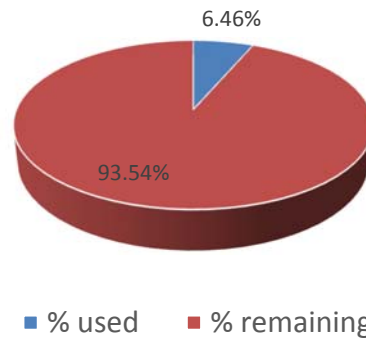

No adult spray missions conducted in October

See reports for previous data click:

<https://www.burlesontx.com/Archive.aspx?AMID=139>

To see the spray area maps click below:

<https://www.burlesontx.com/1202/Ground-Spraying-for-Mosquito->

Environmental Services Budget

Traps set 2017-2019

Total mosquitoes/week 2015-2019

Inspections

Total - 21

Stormwater – 7

Mosquito – 12

Food – 2