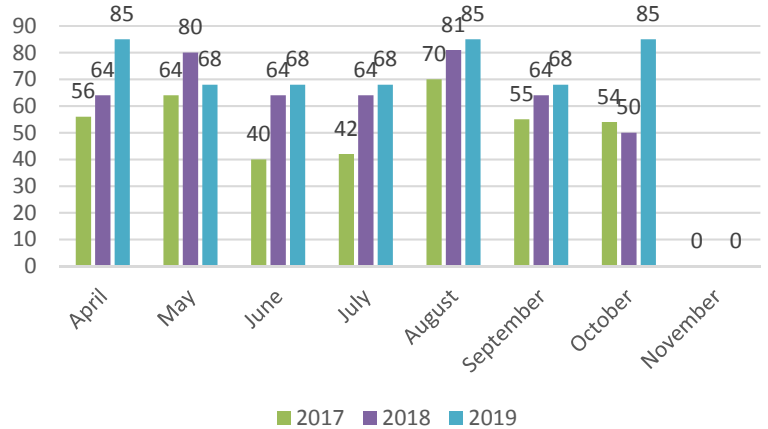

Traps set 2017-2019