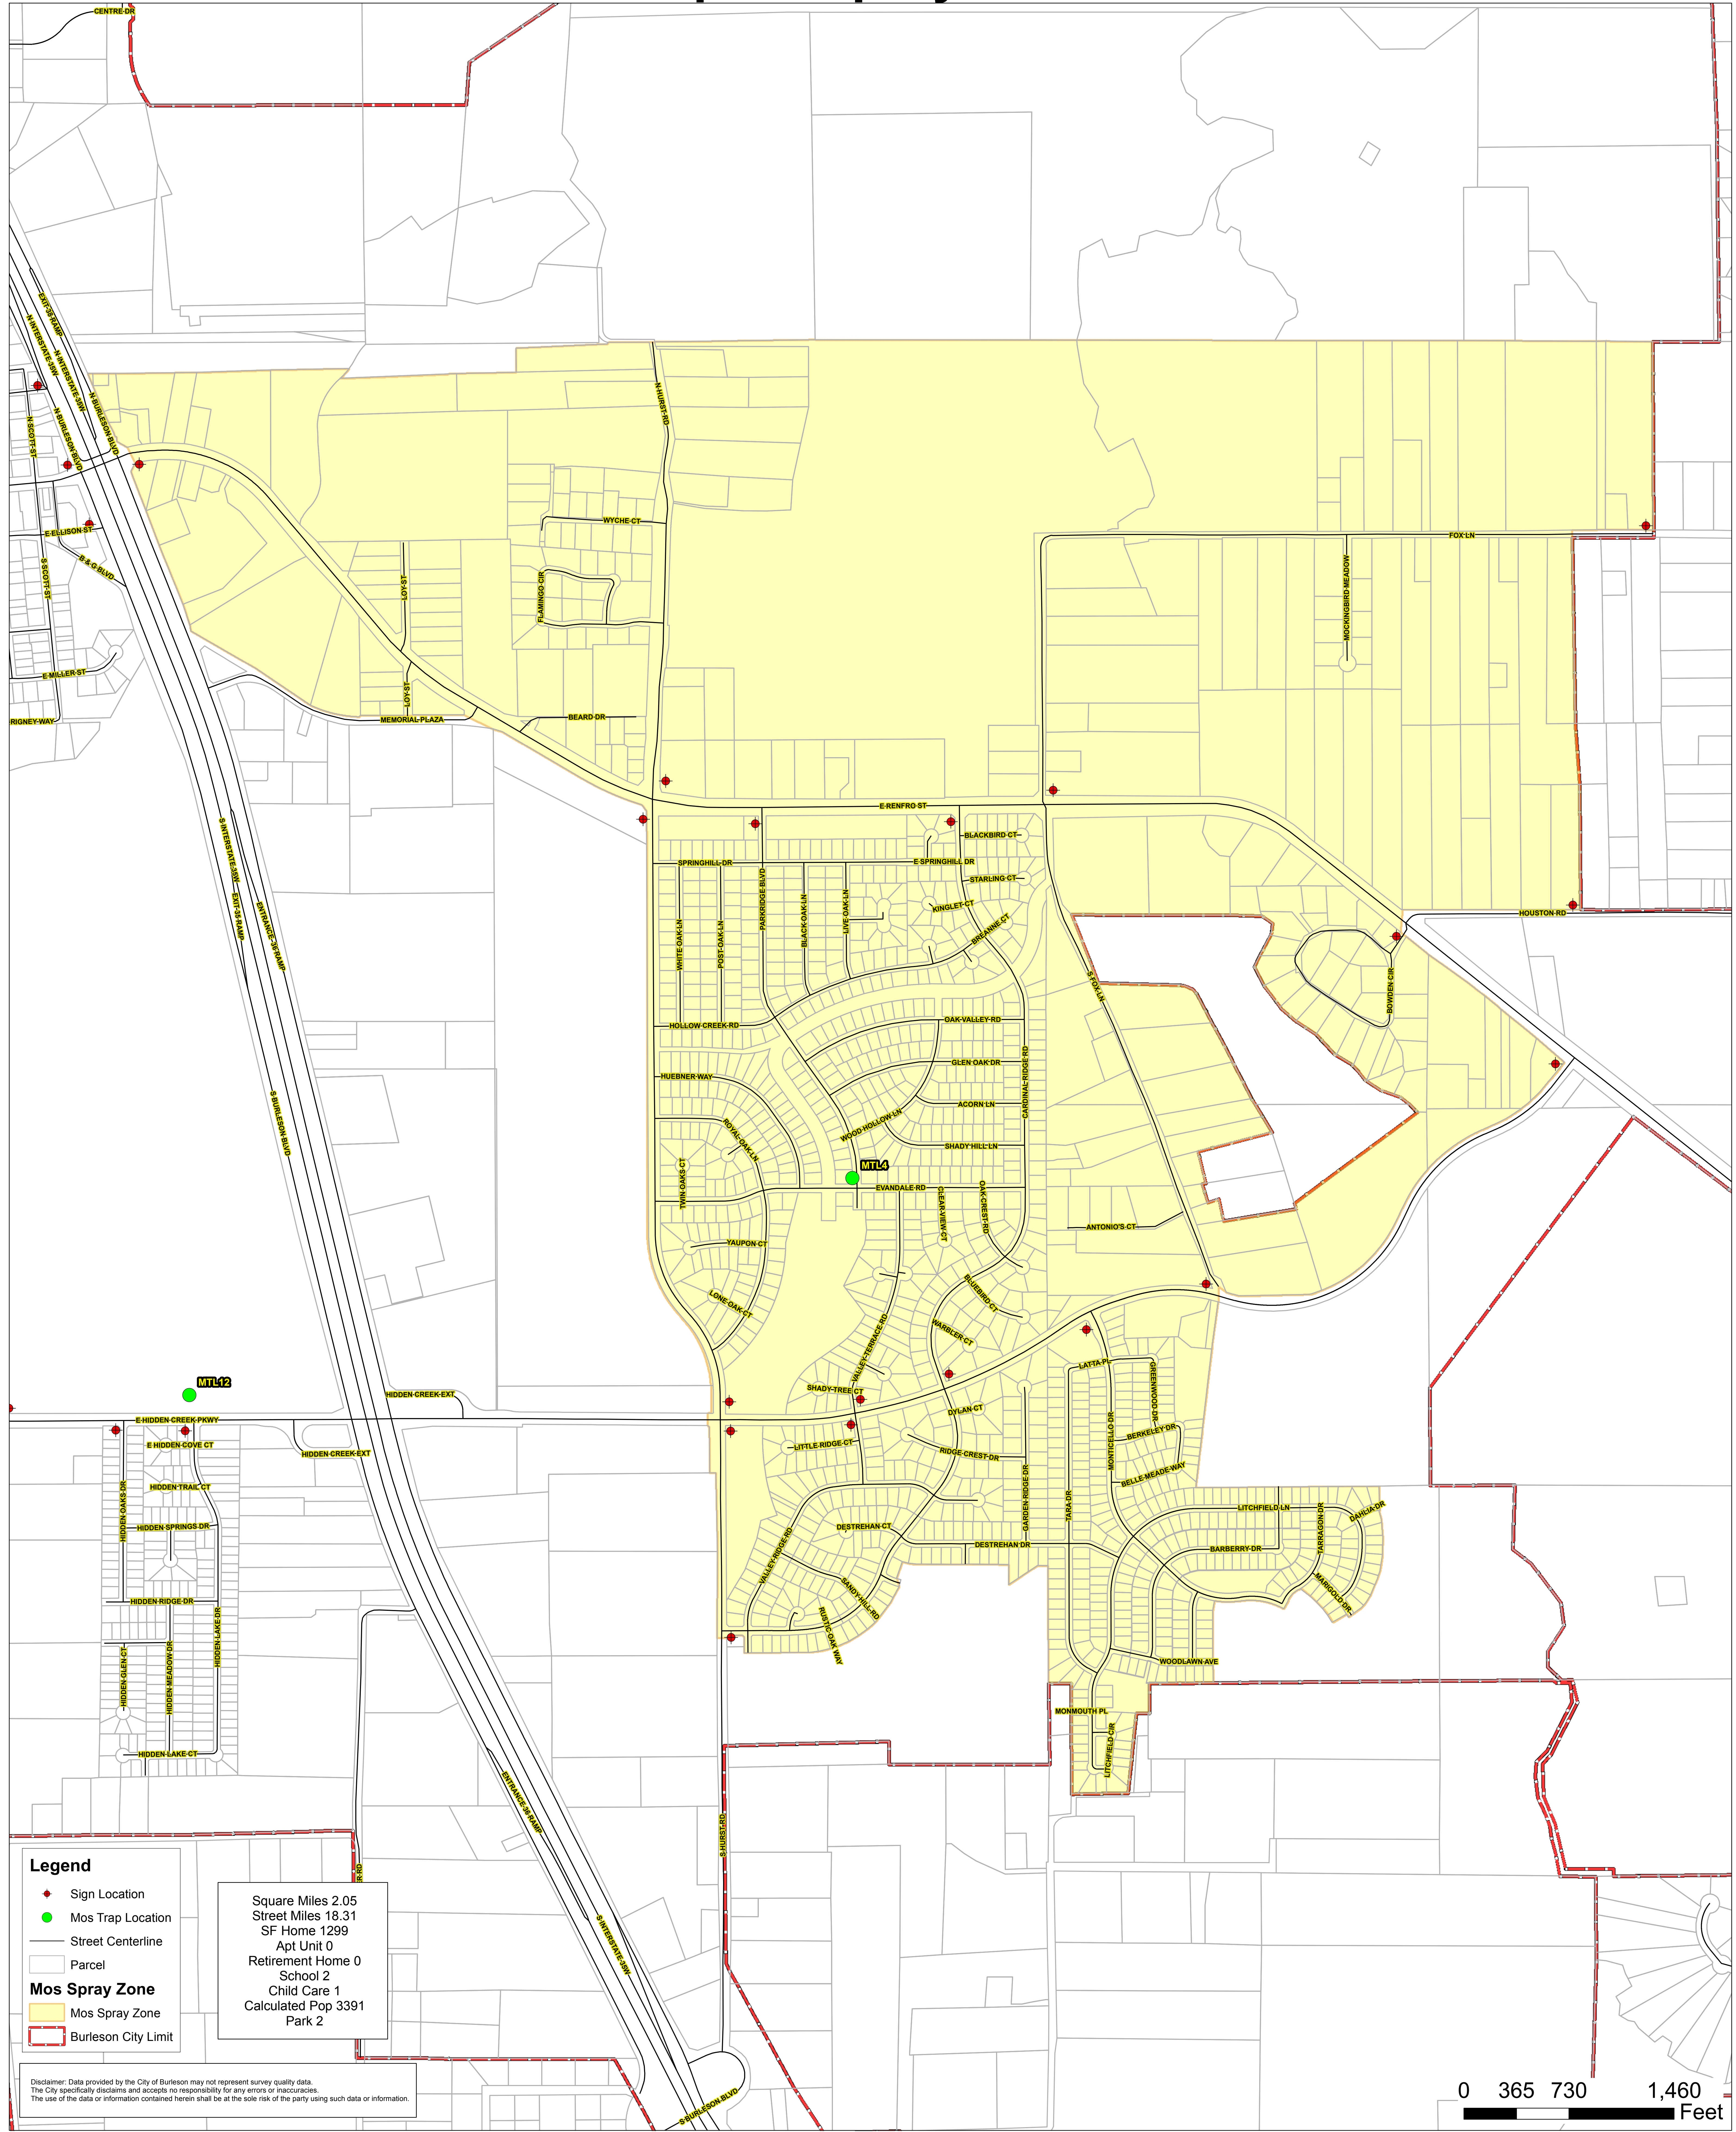

Mosquito Spray Zone 4

1. **Legend**
2. Sign Location
   - Mos Trap Location
   - Street Centerline
   - ▭ Parcel
3. **Mos Spray Zone**
4. Mos Spray Zone
   - ▭ Burleson City Limit

Square Miles 2.05
Street Miles 18.31
SF Home 1299
Apt Unit 0
Retirement Home 0
School 2
Child Care 1
Calculated Pop 3391
Park 2